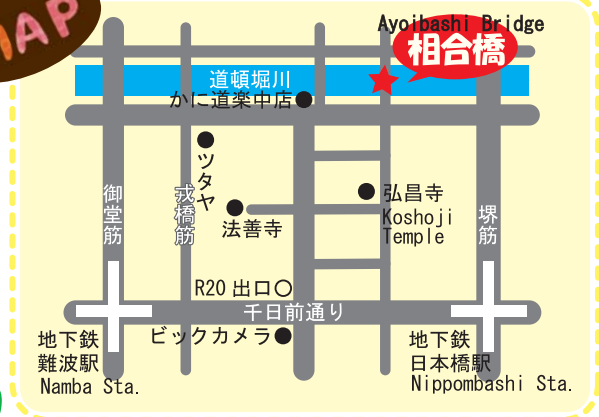

Christmas concert ♪

Mass & X'mas Carols

Place Dohtonbori
(Ayoibashi Bridge)

Date & Time Dec. 23 .2016(Fri)
3PM~

Your presence is much appreciated
Let's sing X'mas carols together with
our children X'mas carols to feel the
spirit of X'mas

Merry X'mas ★
MAP

For more info
KAREN 090-2045-4219